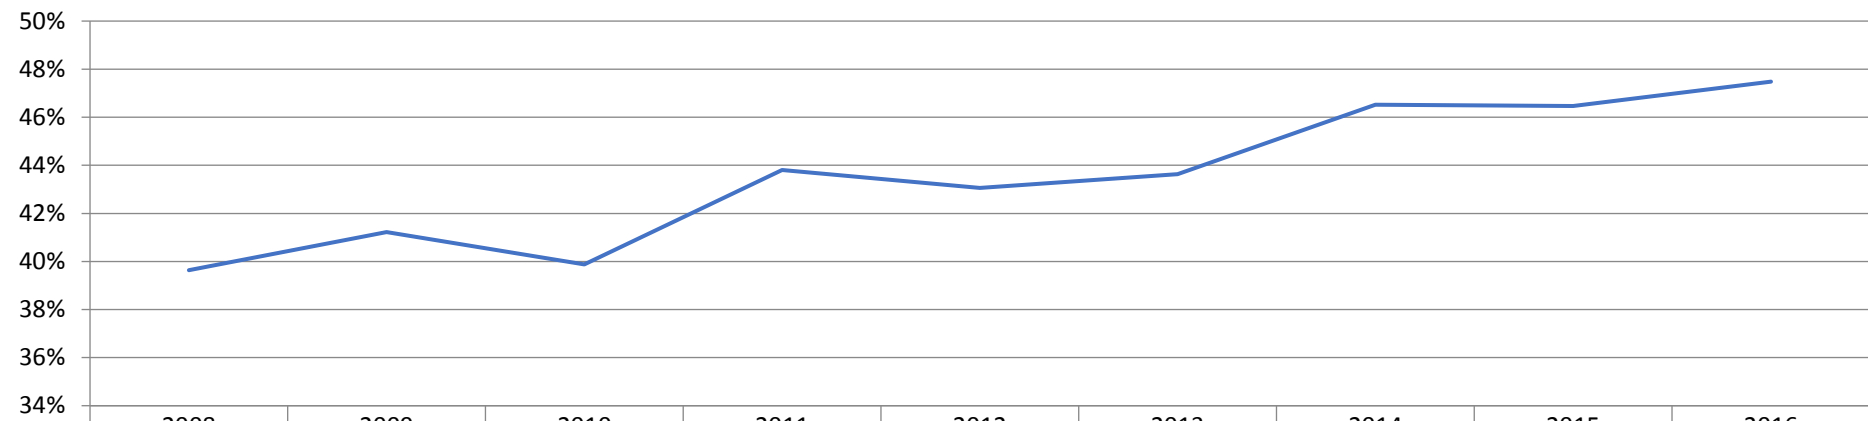

Maltese

% Complement Registered

	2008	2009	2010	2011	2012	2013	2014	2015	2016
— % Complement Registered	39.6%	41.2%	39.9%	43.8%	43.1%	43.6%	46.5%	46.5%	47.5%