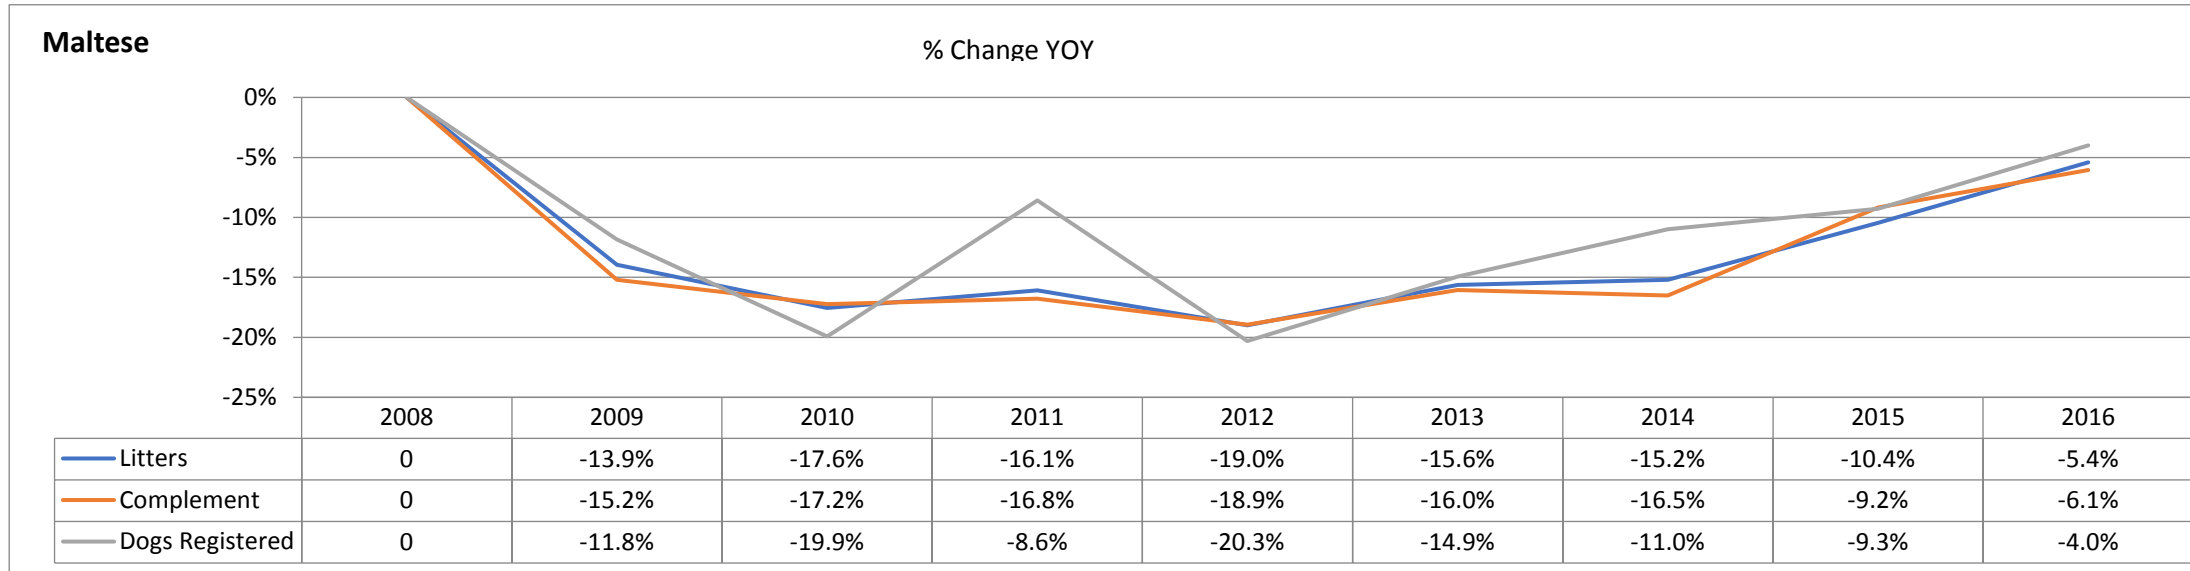

Maltese	2008	2009	2010	2011	2012	2013	2014	2015	2016
Litters	8,710	7,496	6,180	5,186	4,201	3,545	3,006	2,692	2,546
Complement (# Pups in Litters)	25,370	21,510	17,805	14,820	12,013	10,085	8,419	7,647	7,184
Dogs Registered by Year	10,056	8,866	7,100	6,491	5,173	4,400	3,916	3,553	3,411
% Complement Registered	39.6%	41.2%	39.9%	43.8%	43.1%	43.6%	46.5%	46.5%	47.5%
Limited Revoked Dogs	7	14	4	8	6	1	1	5	1
Limited Dogs	948	864	758	704	567	524	507	469	569
% Limited Dogs	9.4%	9.7%	10.7%	10.8%	11.0%	11.9%	12.9%	13.2%	16.7%
Dogs in Conformation (as of Oct '17)	358	299	277	286	239	258	224	199	178
% Complement in Conformation (as of Oct '17)	1.4%	1.4%	1.6%	1.9%	2.0%	2.6%	2.7%	2.6%	2.5%
Breeding Dogs (as of Oct '17)	2,683	2,221	1,731	1,471	1,217	992	961	786	594
% Complement Bred (as of Oct '17)	10.6%	10.3%	9.7%	9.9%	10.1%	9.8%	11.4%	10.3%	8.3%

% Change YOY	2008	2009	2010	2011	2012	2013	2014	2015	2016
Litters	N/A	-13.9%	-17.6%	-16.1%	-19.0%	-15.6%	-15.2%	-10.4%	-5.4%
Complement	N/A	-15.2%	-17.2%	-16.8%	-18.9%	-16.0%	-16.5%	-9.2%	-6.1%
Dogs Registered	N/A	-11.8%	-19.9%	-8.6%	-20.3%	-14.9%	-11.0%	-9.3%	-4.0%

% Change Relative 2008	2008	2009	2010	2011	2012	2013	2014	2015	2016
Litters	0.0%	-13.9%	-29.0%	-40.5%	-51.8%	-59.3%	-65.5%	-69.1%	-70.8%
Complement	0.0%	-15.2%	-29.8%	-41.6%	-52.6%	-60.2%	-66.8%	-69.9%	-71.7%
Dogs Registered	0.0%	-11.8%	-29.4%	-35.5%	-48.6%	-56.2%	-61.1%	-64.7%	-66.1%