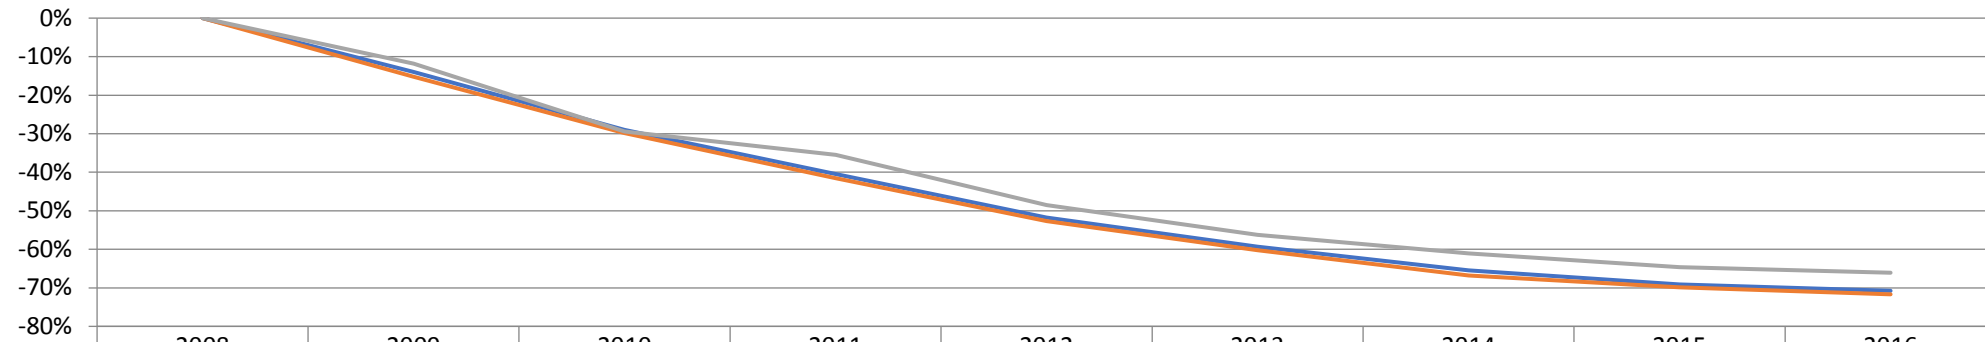

Maltese

% Change Relative to 2008

	2008	2009	2010	2011	2012	2013	2014	2015	2016
— Litters	0.0%	-13.9%	-29.0%	-40.5%	-51.8%	-59.3%	-65.5%	-69.1%	-70.8%
— Complement	0.0%	-15.2%	-29.8%	-41.6%	-52.6%	-60.2%	-66.8%	-69.9%	-71.7%
— Dogs Registered	0.0%	-11.8%	-29.4%	-35.5%	-48.6%	-56.2%	-61.1%	-64.7%	-66.1%